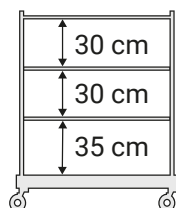

## MORGAN HOTEL 853 - trolley with wooden shelves

Suggested for 6 to 8 rooms - Maximum load capacity of each shelf: 15 kg