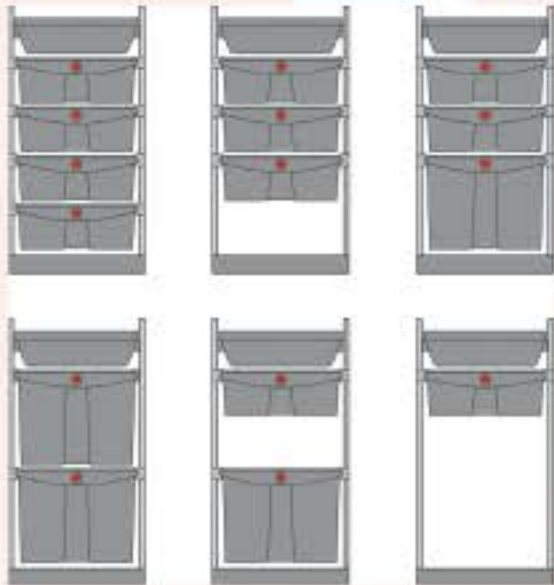

Some drawer combinations